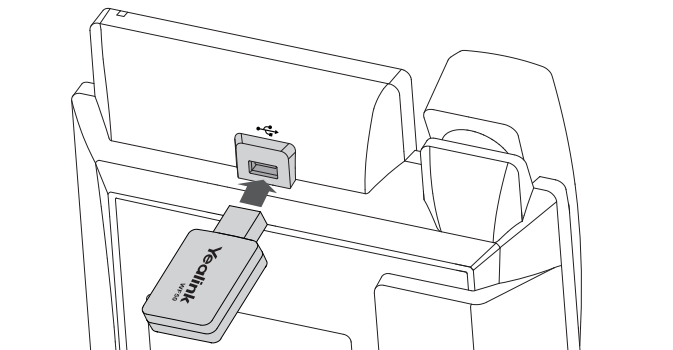

Specifications

- > Network Standard: IEEE 802.11 a/n/ac, IEEE 802.11 b/g/n
- > Transmission Rate:
  - 5GHz:
    - 11ac: Up to 433Mbps(dynamic)
    - 11n: Up to 150Mbps(dynamic)
    - 11a: Up to 54Mbps(dynamic)
  - 2.4GHz:
    - 11n: Up to 150Mbps(dynamic)
    - 11g: Up to 54Mbps(dynamic)
    - 11b: Up to 11Mbps(dynamic)
- > Frequency Range: 2.4GHz/5GHz
- > OS Support: Linux, Android
- > Antenna Type: Integrated
- > Security: WEP, WPA/WPA2,WPA-PSK/WPA2-PSK, WPA2-Enterprise
- > Interface: USB 2.0
- > Operating Voltage: 5.0 V DC $\pm$ 5%
- > Operating Voltage: 5.0 V DC $\pm$ 5%
- > Dimensions (L*W*H): 52mm*27mm*8mm